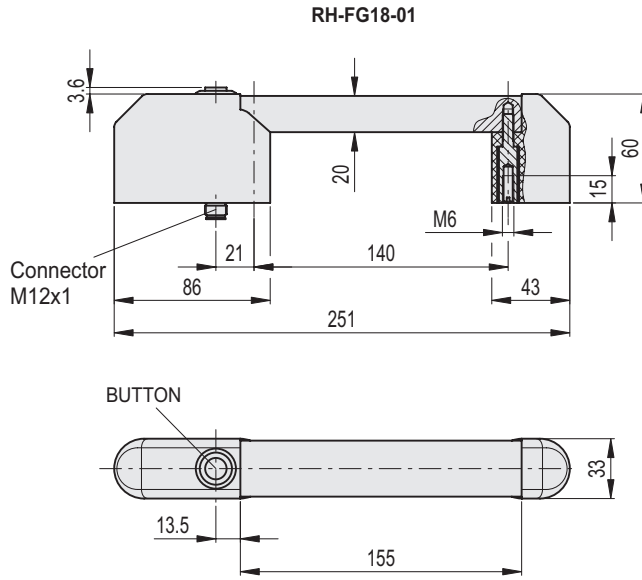

This area is unlocked/locked through a solenoid located inside the protected zone and connected by a cable to the logic (PLC).

ACCESSORIES ON REQUEST

- RHFZ-KS.G08.10: cable with M12x1 8-pin axial connector length 10 metres.
- RHFZ-KS.W08.10: cable with M12x1 8-pin angled connector length 10 metres.
- RHFZ-KS.G12.10: cable with M12x1 12-pin axial connector length 10 metres.
- RHFZ-KS.W12.10: cable with M12x1 12-pin angled connector length 10 metres.

OTHER STANDARD EXECUTIONS

RH-VM-02: single complementary handle without push button and without valve RHVM-02.30.140.S11 (see page -).

RH-FG18-01 SWITCH

RH-FG18-02 SWITCH 1

RH-FG18-02 SWITCH 2

Electrical features

Tensione di esercizio pulsante	24 V AC/DC / 1 A
Led light voltage	24 Vdc

CONTACT WIRING CABLE 8-PIN RH-FG18-01

CONTACT WIRING CABLE 12-PIN RH-FG18-02

Drilling template

Conversion Table
1 mm = 0.039 inch

RH-FG18-01

Code	
RHFG18-01.140.11	480

METRIC

Conversion Table
1 mm = 0.039 inch

RH-FG18-01

Code	
RHFG18-02.140.11	496

METRIC