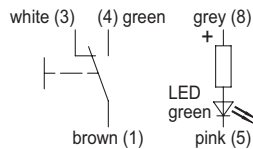

This area is unlocked/locked through a solenoid located inside the protected zone and connected by a cable to the logic (PLC).

ACCESSORIES ON REQUEST

- RHFZ-KS.G08.10: cable with M12x1 8-pin axial connector length 10 metres.
- RHFZ-KS.W08.10: cable with M12x1 8-pin angled connector length 10 metres.
- RHFZ-KS.G12.10: cable with M12x1 12-pin axial connector length 10 metres.
- RHFZ-KS.W12.10: cable with M12x1 12-pin angled connector length 10 metres.

OTHER STANDARD EXECUTIONS

RH-VM-02: single complementary handle without push button and without valve RHVM-02.30.140.S11 (see page -).

RH-FG18-01 SWITCH

RH-FG18-02 SWITCH 1

RH-FG18-02 SWITCH 2

Electrical features