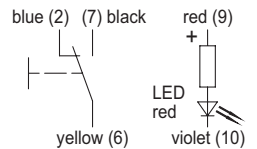

This area is unlocked/locked through a solenoid located inside the protected zone and connected by a cable to the logic (PLC).

ACCESSORIES ON REQUEST

- RHFZ-KS.G08.10: cable with M12x1 8-pin axial connector length 10 metres.
- RHFZ-KS.W08.10: cable with M12x1 8-pin angled connector length 10 metres.
- RHFZ-KS.G12.10: cable with M12x1 12-pin axial connector length 10 metres.
- RHFZ-KS.W12.10: cable with M12x1 12-pin angled connector length 10 metres.

OTHER STANDARD EXECUTIONS

RH-VM-02: single complementary handle without push button and without valve RHVM-02.30.140.S11 (see page -).

RH-FG18-01 SWITCH

RH-FG18-02 SWITCH 1

RH-FG18-02 SWITCH 2

Electrical features