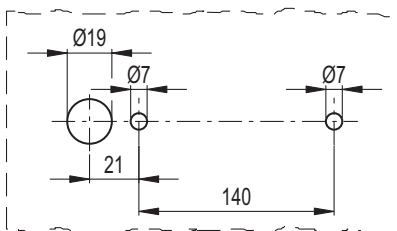

This area is unlocked/locked through a solenoid located inside the protected zone and connected by a cable to the logic (PLC).

ACCESSORIES ON REQUEST

- RHFZ-KS.G08.10: cable with M12x1 8-pin axial connector length 10 metres.
- RHFZ-KS.W08.10: cable with M12x1 8-pin angled connector length 10 metres.
- RHFZ-KS.G12.10: cable with M12x1 12-pin axial connector length 10 metres.
- RHFZ-KS.W12.10: cable with M12x1 12-pin angled connector length 10 metres.

Tensione di esercizio pulsante	24 V AC/DC / 1 A
Led light voltage	24 Vdc

CONTACT WIRING CABLE 8-PIN RH-FG18-01

CONTACT WIRING CABLE 12-PIN RH-FG18-02

Drilling template

Conversion Table
1 mm = 0.039 inch

RH-FG18-01

Code	
RHFG18-01.140.11	480

METRIC

Conversion Table
1 mm = 0.039 inch

RH-FG18-01

Code	
RHFG18-02.140.11	496

METRIC