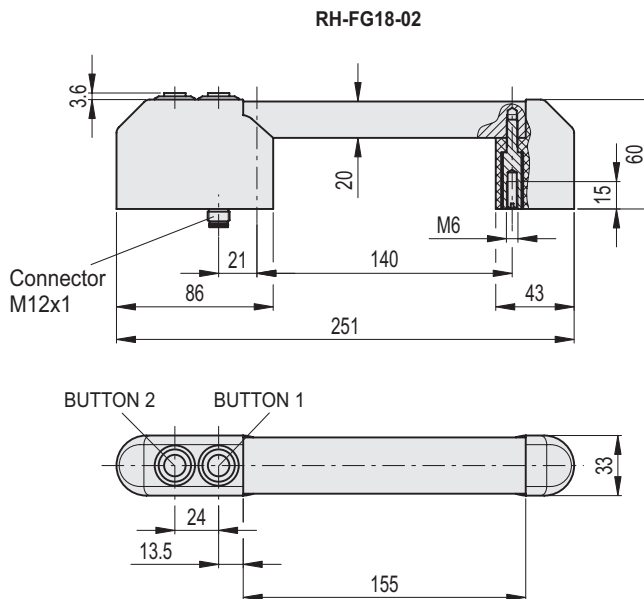

This area is unlocked/locked through a solenoid located inside the protected zone and connected by a cable to the logic (PLC).

ACCESSORIES ON REQUEST

- RHFZ-KS.G08.10: cable with M12x1 8-pin axial connector length 10 metres.
- RHFZ-KS.W08.10: cable with M12x1 8-pin angled connector length 10 metres.
- RHFZ-KS.G12.10: cable with M12x1 12-pin axial connector length 10 metres.
- RHFZ-KS.W12.10: cable with M12x1 12-pin angled connector length 10 metres.

OTHER STANDARD EXECUTIONS

RH-VM-02: single complementary handle without push button and without valve RHVM-02.30.140.S11 (see page -).

RH-FG18-01 SWITCH

RH-FG18-02 SWITCH 1

RH-FG18-02 SWITCH 2

Electrical features

Tensione di esercizio pulsante	24 V AC/DC / 1 A
Led light voltage	24 Vdc

CONTACT WIRING CABLE 8-PIN RH-FG18-01

CONTACT WIRING CABLE 12-PIN RH-FG18-02

Drilling template

Conversion Table
1 mm = 0.039 inch

RH-FG18-01

Code	
RHFG18-01.140.11	480

METRIC

Conversion Table
1 mm = 0.039 inch

RH-FG18-01

Code	
RHFG18-02.140.11	496

METRIC