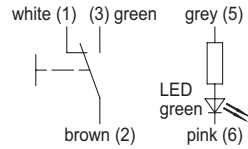

RH-FG18-01 SWITCH