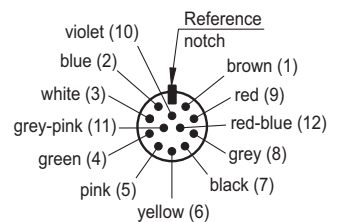

CONTACT WIRING CABLE 12-PIN RH-FG18-02