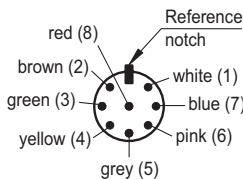

Electrical features

Tensione di esercizio pulsante	24 V AC/DC / 1 A
Led light voltage	24 Vdc

CONTACT WIRING CABLE 8-PIN RH-FG18-01